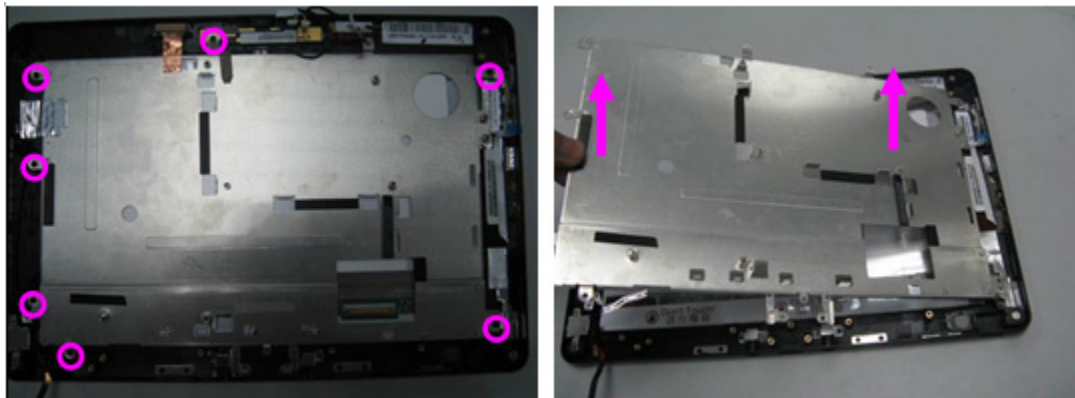

Removing the LCD Bracket Module

1. Remove **7 screws (M2*3L)** on LCD panel bracket. And take the LCD panel bracket away from LCD bezel.

Figure 3-17. LCD Bracket Module

Step	Screw	Quantity	Part No.
LCD Panel Bracket Disassembly	M2*3L (K)	7	86.L080U.001