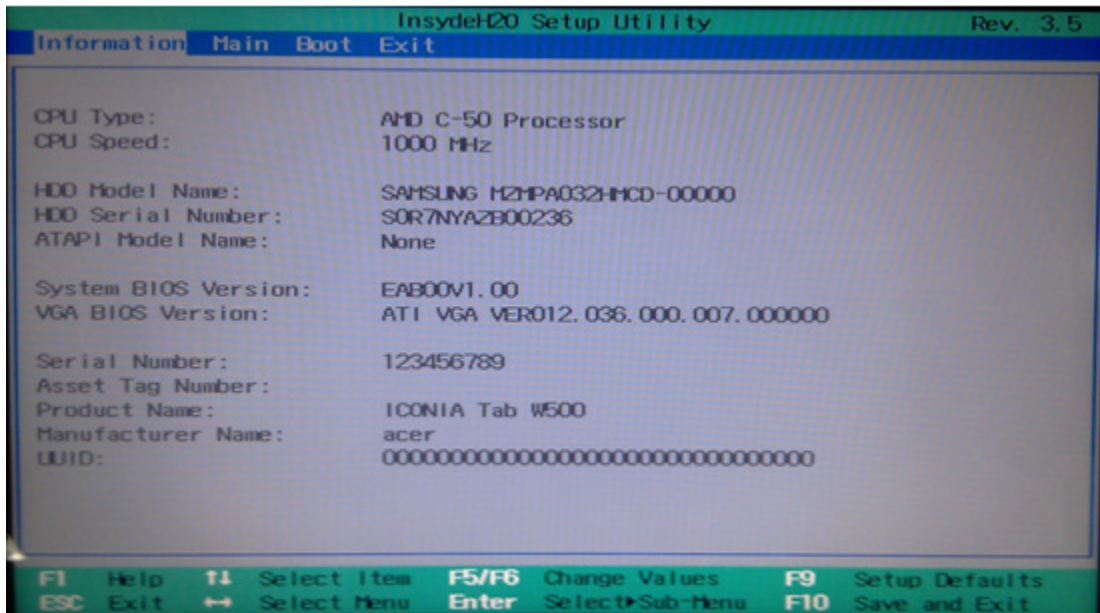

Hard Disk Drive (AVL components)

Item	Specification
Vendor & Model Name	Sandisk SDSA4DH-032G Sandisk SDSA4DH-064G
Capacity (GB)	32 / 64
Bytes per sector	N/A
Data heads	N/A
Drive Format	
Disks	
Spindle speed (RPM)	N/A
Performance Specifications	
Buffer size	N/A
Interface	mSATA
Max. fast data transfer rate (MB/s)	Sequential read 160 Sequential write 100
Max. media data transfer rate (MB/s)	Sequential read 160 Sequential write 100
DC Power Requirements	
Voltage tolerance	3.3V+/-5%

BIOS

The following is a description of the tabs found on the InsydeH20 Setup Utility screen:

⇒ **NOTE:**

The screens provided are for reference only. Actual values may differ by model.

Information

This tab shows a summary of computer hardware information.

Figure 2-1. BIOS Information

Table 2-1 describes the parameters shown in Figure 2-1

Table 2-1. Parameters

Parameter	Description
CPU Type	The CPU type and speed of the system.
CPU Speed	The speed of the CPU.
HDD Model Name	The model name of HDD installed on primary IDE master.
HDD Serial Number	The serial number of HDD installed on primary IDE master.
ATAPI Model Name	The model name of the installed ODD drive.
System BIOS Version	Displays system BIOS version.
VGA BIOS Version	The VGA firmware version of the system.
Serial Number	The serial number of this unit.
Asset Tag Number	The asset tag number of the system.
Product Name	The product name of the system.
Manufacturer Name	The manufacturer name of the system.
UUID Number	Universally Unique Identifier (UUID) is an identifier standard used in software construction, standardized by the Open Software Foundation (OSF) as part of the Distributed Computing Environment (DCE).