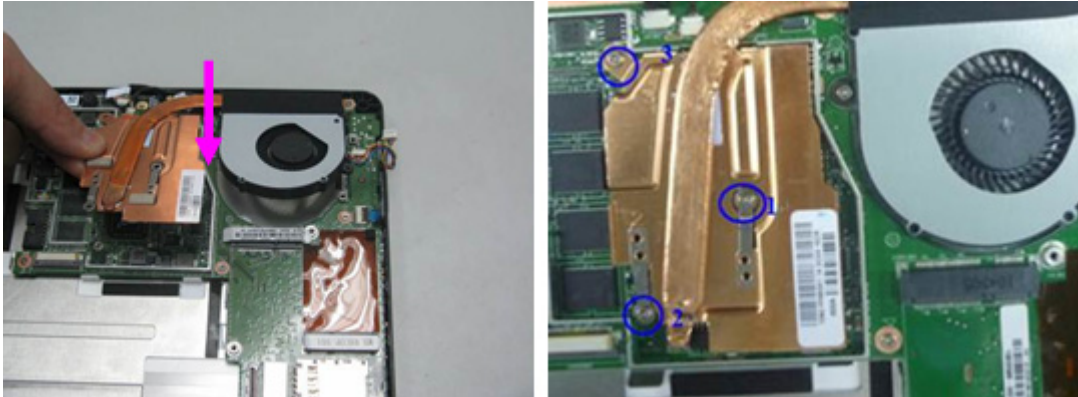

1. Assemble Fan Module into Bezel Assy. And secure **3 captive screws** to fix it.

Figure 3-34. Thermal Module

2. Assemble the CPU shielding. Secure **3 screws (M2*4L)**, connect the Fan Cable on M/B CONN.