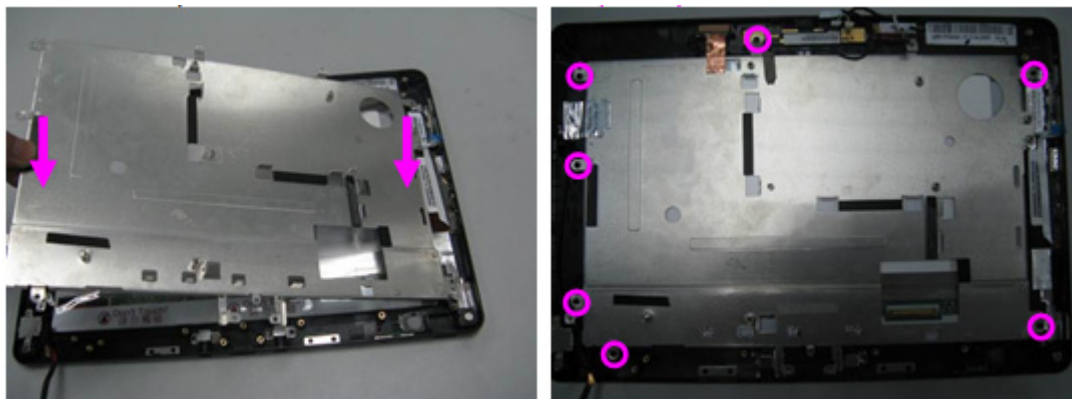

Replacing the LCD Bracket Module

1. Install the panel bracket and secure **7 screws (M2*3L)** on two LCD bracket.

Figure 3-29. LCD Bracket Module

2. Cable and antenna should press in the line channel.

Figure 3-30. LCD Bracket Module