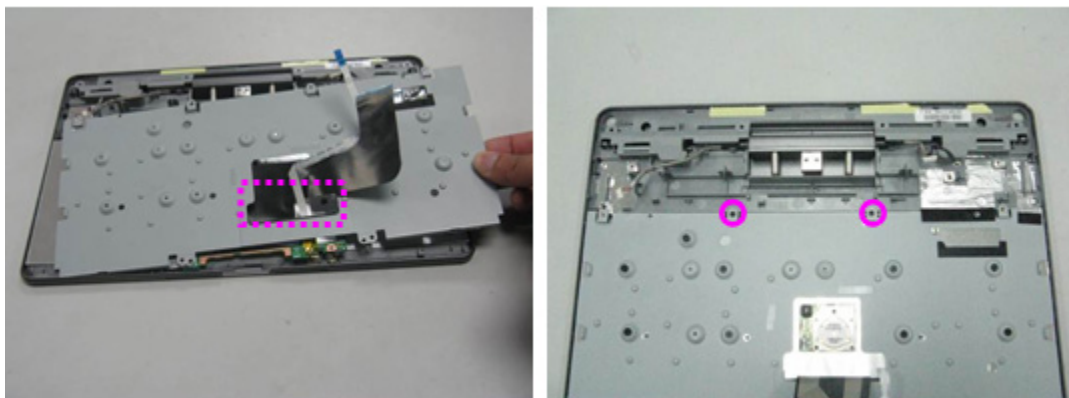

Replacing the K/B Bracket

1. Assemble the K/B Bracket, make sure pull the K/B FFC through the K/B Bracket. And secure **2 screws (M2*4L)** on upside of K/B Bracket to fix it.

Figure 3-48. K/B Bracket

2. Secure **2 screws (M2*3L)** fixed button BD, secure **9 screws (M1.4*2.8L)** on K/B Bracket.