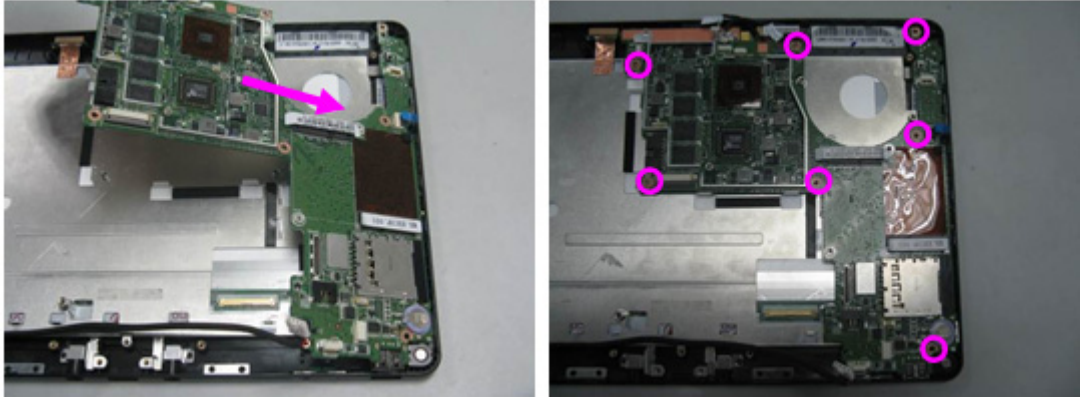

Replacing the Mother Board Module

1. Assemble MB into Pad Bezel in 30 angle on target to CONN of the Bezel, and make sure screw holes must be targeted to BOSS. And secure **7 screws (M2*4L)** on the Motherboard.

Figure 3-31. Mother Board Module

2. Connect the **CCD Cable**, **Mic Cable**, **GPS BD Cable**, **Touch BD FFC CONN**.