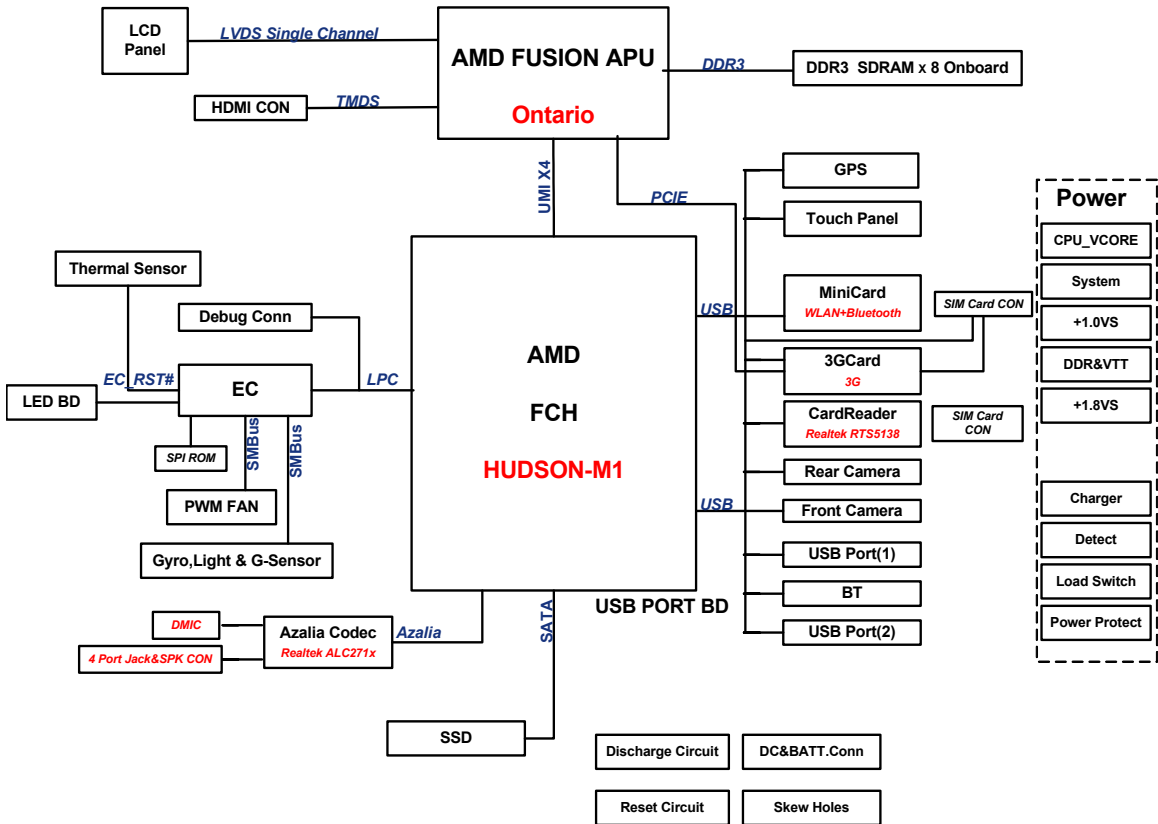

System Block Diagram

Armani EAB00 AMD Brazos Platform Rev.2.0 BLOCK DIAGRAM

Figure 1-13. System Block Diagram

Specification Tables

Computer specifications

Item	Metric	Imperial
Dimensions		
Length	275mm	10.8 inches
Width	190mm	7.5 inches
Height (front to rear)	15.95mm	0.6 inches
Weight (equipped with battery)	940g	2.07 lbs
Input power		

System Board Major Chips

Item	Specification
Core logic	AMD HUDSON M1
LAN	ASIX AX88772B (Integrated in dock)
USB 2.0	AMD HUDSON M1
VGA	Integrated Graphics
Embedded controller	NUVOTON NPCE795LA0DX
Bluetooth	FOXCONN T77H196.00 (Atheros AR3011)
Wireless	FOXCONN T77H196.00 / FOXCONN T77H121.01 FOXCONN T77H194 / Liteon WN6606LH-AA
PCMCIA	N/A
Audio codec	Realtek ALC271X-VB3-GR
Card Reader	Realtek RTS5138