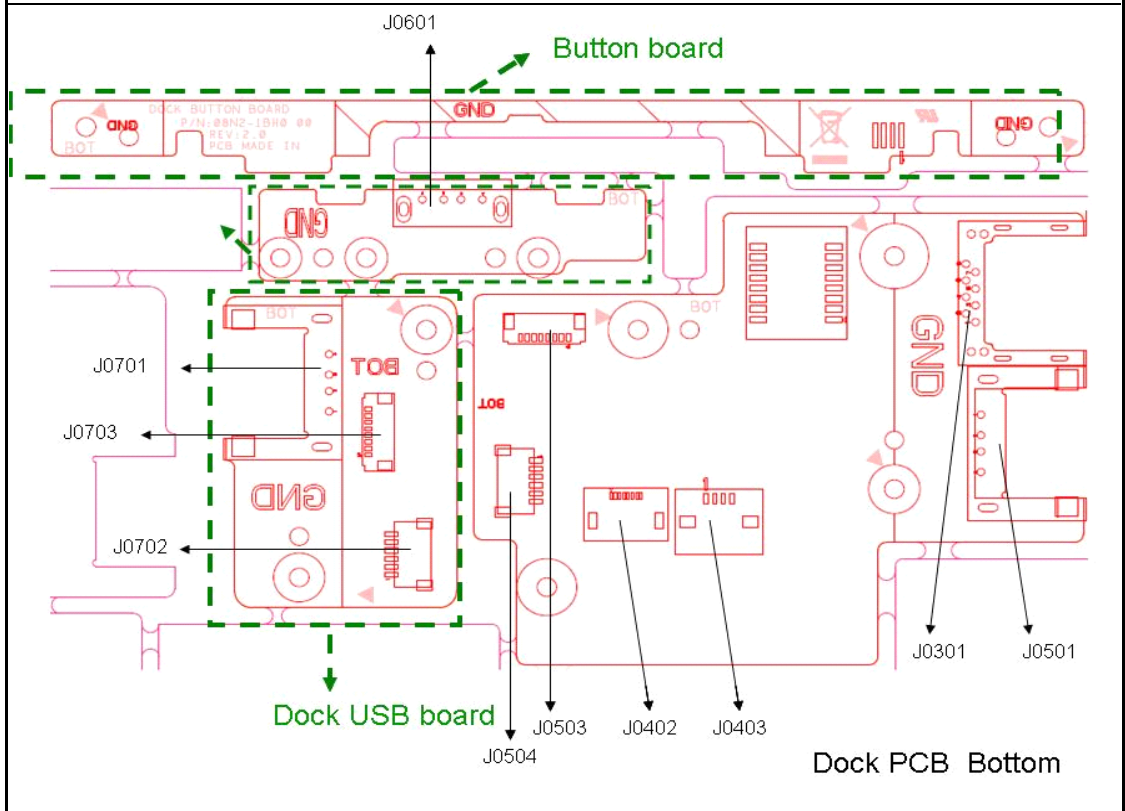

Table 5-1. Mainboard Top

Item	Description	Item	Description
J3701	Headphone & external MIC combo Jack	CON4801	HDMI Connector
CON5203	USB port	CON7001	USB board to Main board cable connector
CON7002	USB port (for dock)	CON7201	Mini card board to Main board FPC connector
CON7202	WLAN mini card connector	CON7203	SIM Card Connector
SW5901	POWER SW	SW5902	LOCK SLIDE SWITCH
SW5903	Volume UP	SW5904	Volume DOWN
SW5905	HOME BTN		
Dock TOP			
J0401	Internal Keyboard Connector	J0602	Holder board to RJ45 connector
J0603	Holder board to Dock USB board connector	SW0801	Track point left button
SW0802	Track point left button		