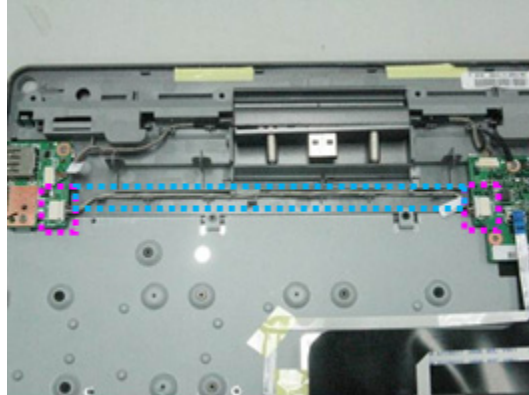

Figure 3-51. LAN Board

Table 3-25. Screw List

Step	Screw	Quantity	Part No.
LAN Board Disassembly	M2*4L (K)	1	86.L080U.002

Replacing the USB Cable

1. Assemble USB Cable and connect to the USB Board and LAN Board.