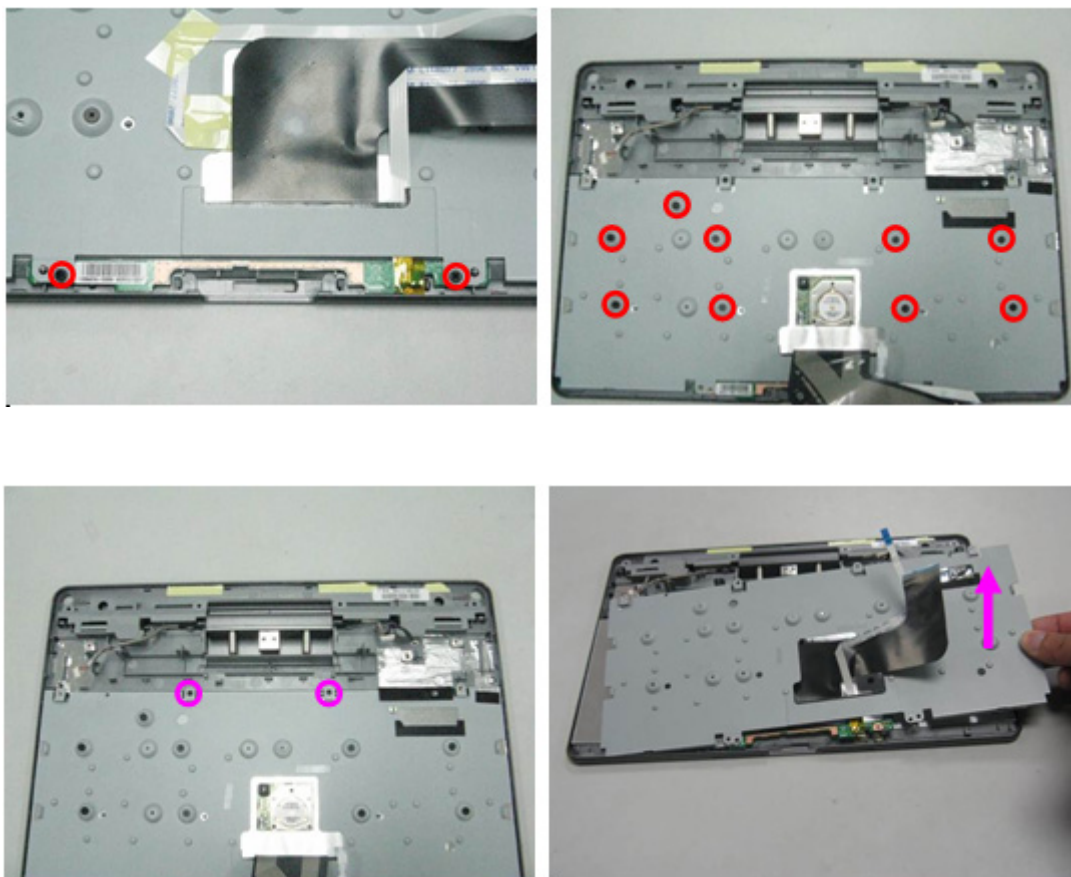

Removing the K/B Bracket

1. Remove **2 screws (M2*3L) fixed button BD**, Remove **9 screws (M1.4*3L)** on K/B
2. Bracket.Remove **2 screws (M2*4L)** on upside of K/B Bracket and remove K/B Bracket.

Figure 3-25. K/B Bracket

Table 3-13. Screw List

Step	Screw	Quantity	Part No.
K/B Bracket Disassembly	M2*4L (K)	2	86.L080U.002
K/B Bracket Disassembly	M2*3L (K)	2	86.L080U.001
K/B Bracket Disassembly	M1.4*3L (K)	9	86.L080U.003