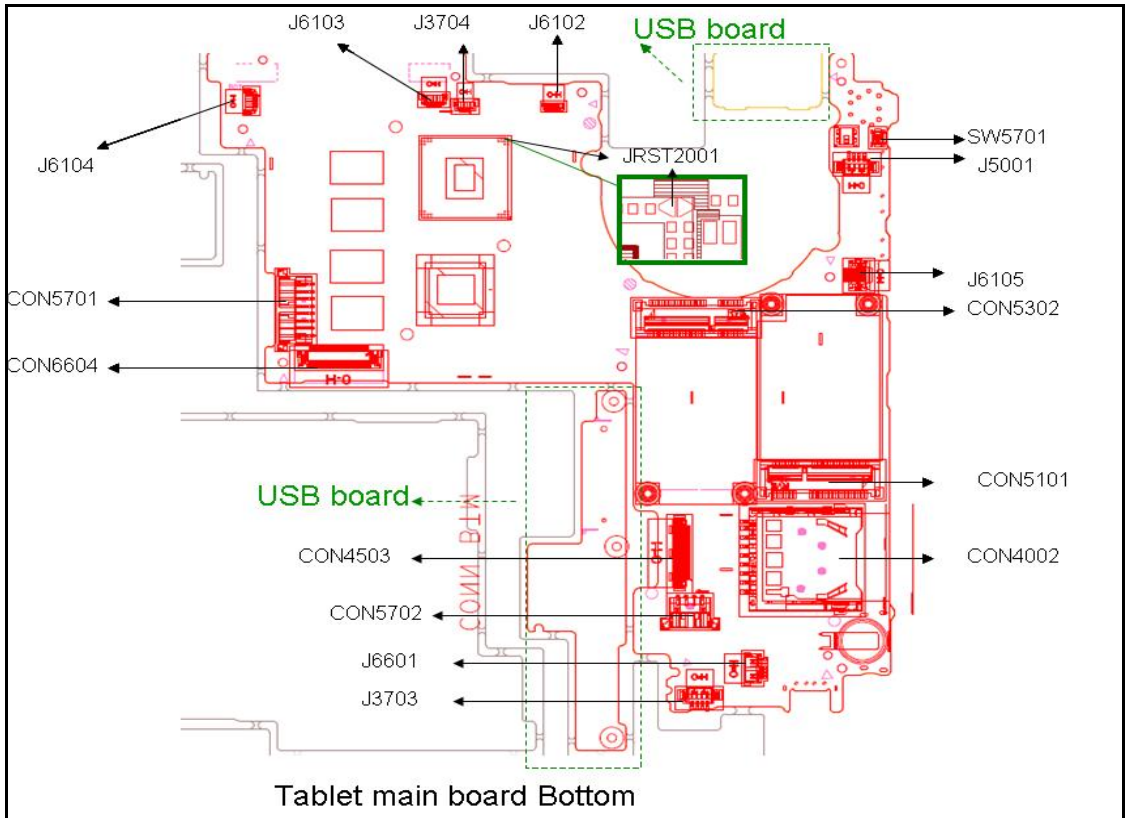

Table 5-1. Mainboard Top

Item	Description	Item	Description
J3701	Headphone & external MIC combo Jack	CON4801	HDMI Connector
CON5203	USB port	CON7001	USB board to Main board cable connector
CON7002	USB port (for dock)	CON7201	Mini card board to Main board FPC connector
CON7202	WLAN mini card connector	CON7203	SIM Card Connector
SW5901	POWER SW	SW5902	LOCK SLIDE SWITCH
SW5903	Volume UP	SW5904	Volume DOWN
SW5905	HOME BTN		
Dock TOP			
J0401	Internal Keyboard Connector	J0602	Holder board to RJ45 connector
J0603	Holder board to Dock USB board connector	SW0801	Track point left button
SW0802	Track point left button		