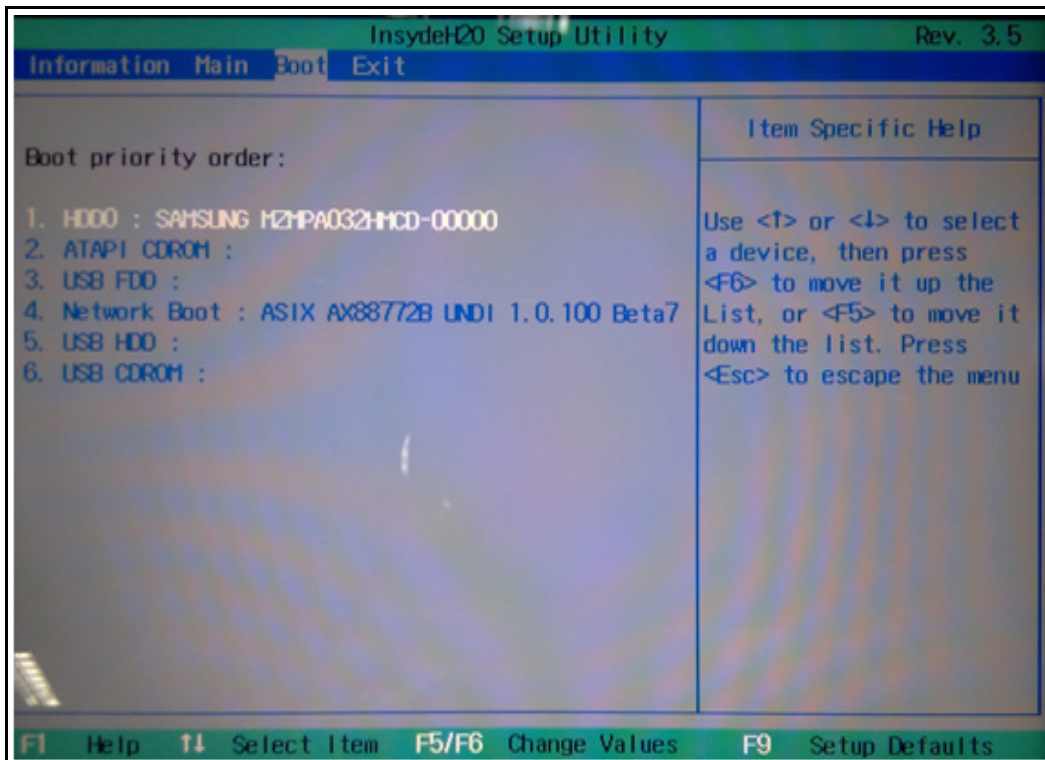

Use ↑ and ↓ keys to select a device and press <F5> or <F6> to move it up or down the list.

Figure 2-3. BIOS Boot

Exit

The Exit tab allows users to save or discard changes and quit the BIOS Utility.

Figure 2-4. BIOS Exit