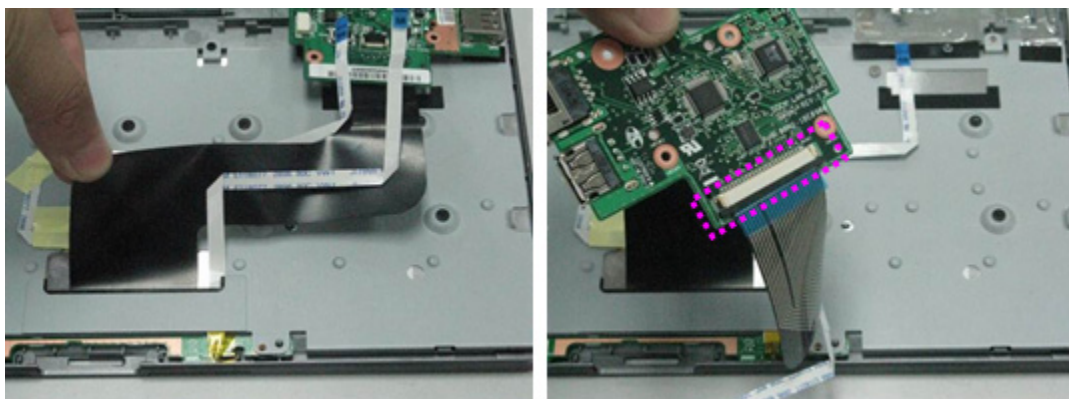

Removing the LAN Board

1. Disconnect the **K/B LED Board Cable**, **button Board Cable**, Disconnect the **Connector Cable** and remove **1 screw (M2*4L)**.

Figure 3-22. LAN Board

2. Tear up the tape, disconnect the K/B FFC and take the LAN Board away.