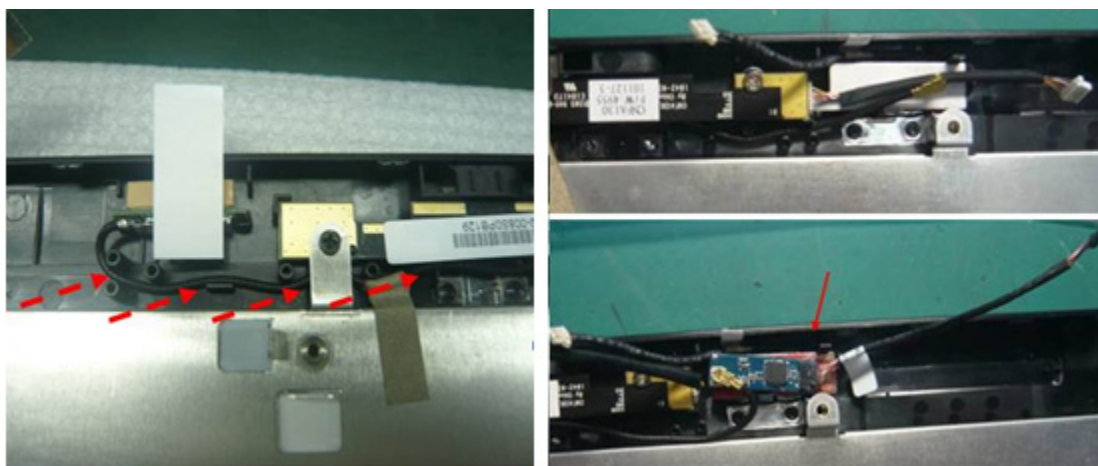

Replacing the LCD Bracket Module

1. Install the panel bracket and secure **7 screws (M2*3L)** on two LCD bracket.

Figure 3-29. LCD Bracket Module

2. Cable and antenna should press in the line channel.

Figure 3-30. LCD Bracket Module