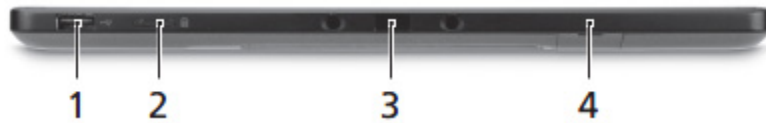

Bottom View

Figure 1-4. Bottom View