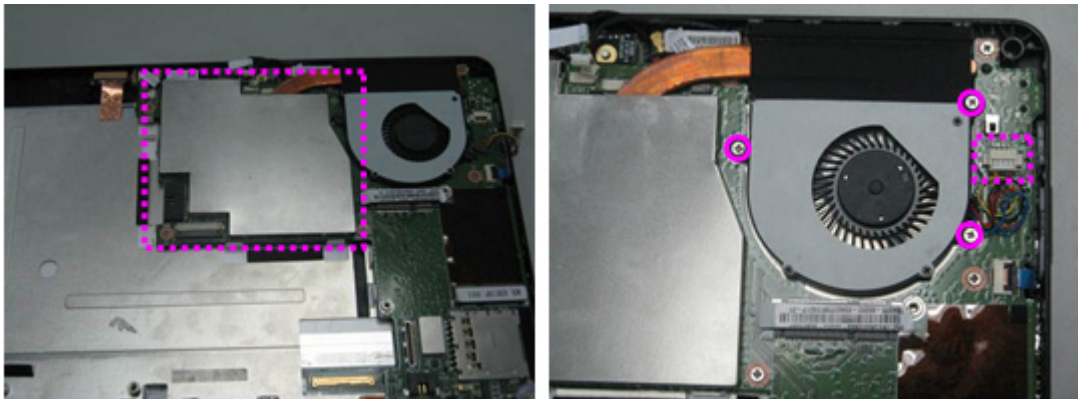

1. Assemble Fan Module into Bezel Assy. And secure **3 captive screws** to fix it.

Figure 3-34. Thermal Module

2. Assemble the CPU shielding. Secure **3 screws (M2*4L)**, connect the Fan Cable on M/B CONN.