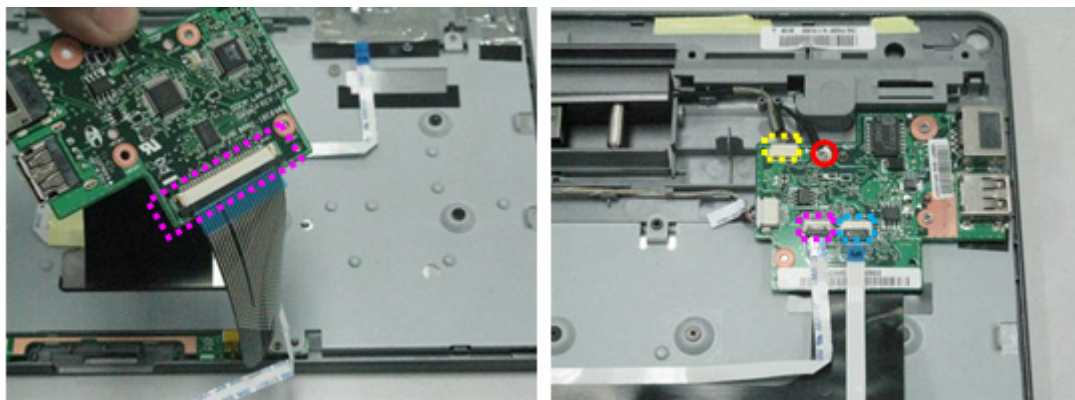

Replacing the LAN Board

1. Connect the K/B FFC to LAN Board, Assemble the LAN Board. Connect the **K/B LED Board Cable**, **button Board Cable**, connect the **Connector Cable** and secure **1 screw (M2*4L)**.