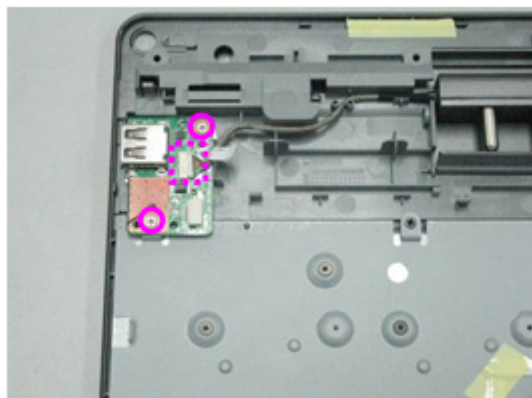

Figure 3-23. LAN Board

Table 3-11. Screw List

Step	Screw	Quantity	Part No.
LAN Board Disassembly	M2*4L (K)	1	86.L080U.002

Removing the USB Board

1. Disconnect the Connector Cable and remove **2 screws (M2*4L)**. Then take the USB Board away.