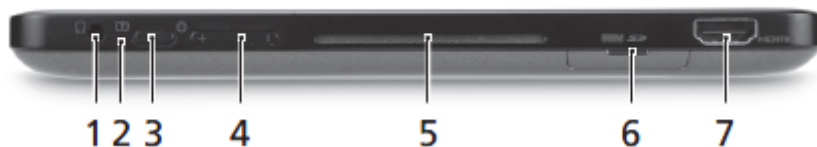

No	Icon	Item	Description
1		USB 2.0 port	Connect to USB 2.0 devices (e.g., USB mouse, USB camera).
2		Lock switch	Locks the screen orientation. Note: Display orientation may be fixed when applications designed for a specific orientation are running. These include games, video calls, and other full-screen applications.
3		Dock connector/ USB 2.0 port	Connects to the supplied keyboard / docking station. USB port may also be used as a standard USB port.
4		SIM card slot	Accepts a 3G SIM card.

Left View

Left view

Figure 1-5. Left View

Table 1-5. Left View

No	Icon	Item	Description
1		Headphone jack	Connects to audio devices (e.g., speakers, headphones).
2		Battery LED	Indicates the computer's battery status. 1. Charging: Amber. 2. Fully charged: Blue when plugged in
3		Power button	Press to turn the tablet on; press again to place the tablet in Sleep mode. Press and hold to turn the tablet off
4		Volume key	Press to increase or decrease volume
5		Ventilation slot	Provides adequate air flow to maintain a safe operating temperature
6		2-in-1 card reader	Accepts Secure Digital (SD), MultiMediaCard (MMC). Note: Push to remove/install the card. Only one card can operate at any time.
7		HDMI Port	Supports high-definition digital video connections.

Right View

Figure 1-6. Right View

Table 1-6. Right View

No	Icon	Item	Description
1		DC in jack	Connects to an AC adapter

Dock Station/Keyboard Top View

Figure 1-7. Dock Station/Keyboard top View

Table 1-7. Dock Station/Keyboard top view