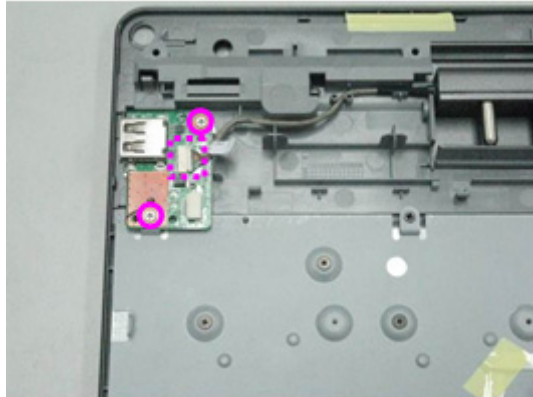

Replacing the USB Board

1. Assemble the USB Board, connect the Connector Cable and secure **2 screws (M2*4L)**.

Figure 3-50. USB Board

Table 3-24. Screw List

Step	Screw	Quantity	Part No.
USB Board Disassembly	M2*4L (K)	2	86.L080U.002