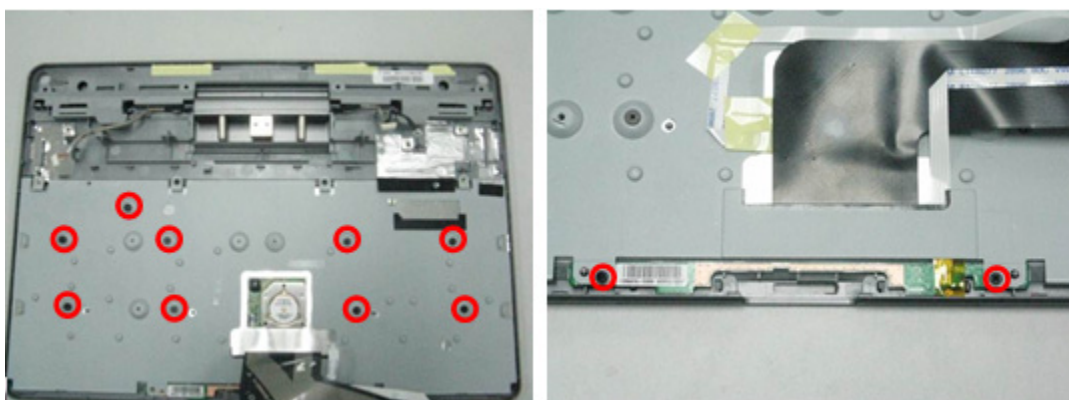

Replacing the K/B Bracket

1. Assemble the K/B Bracket, make sure pull the K/B FFC through the K/B Bracket. And secure **2 screws (M2*4L)** on upside of K/B Bracket to fix it.

Figure 3-48. K/B Bracket

2. Secure **2 screws (M2*3L)** fixed button BD, secure **9 screws (M1.4*2.8L)** on K/B Bracket.