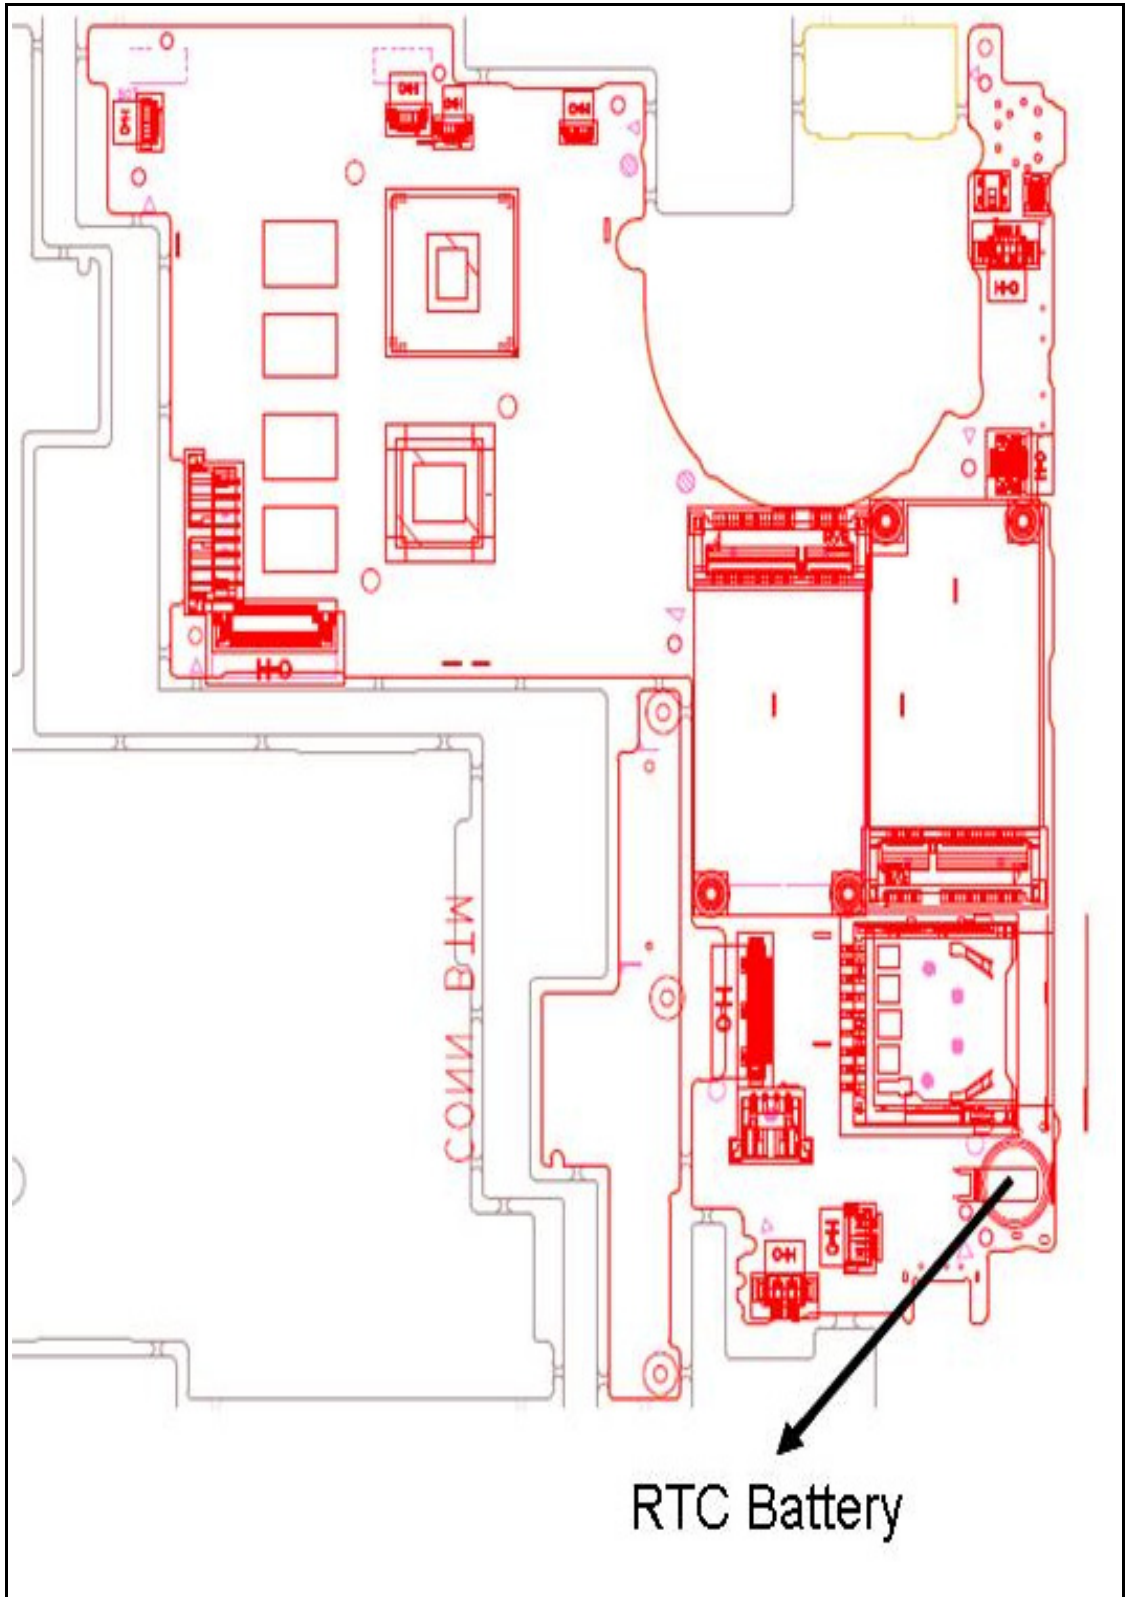

Figure 5-3. RTC Battery