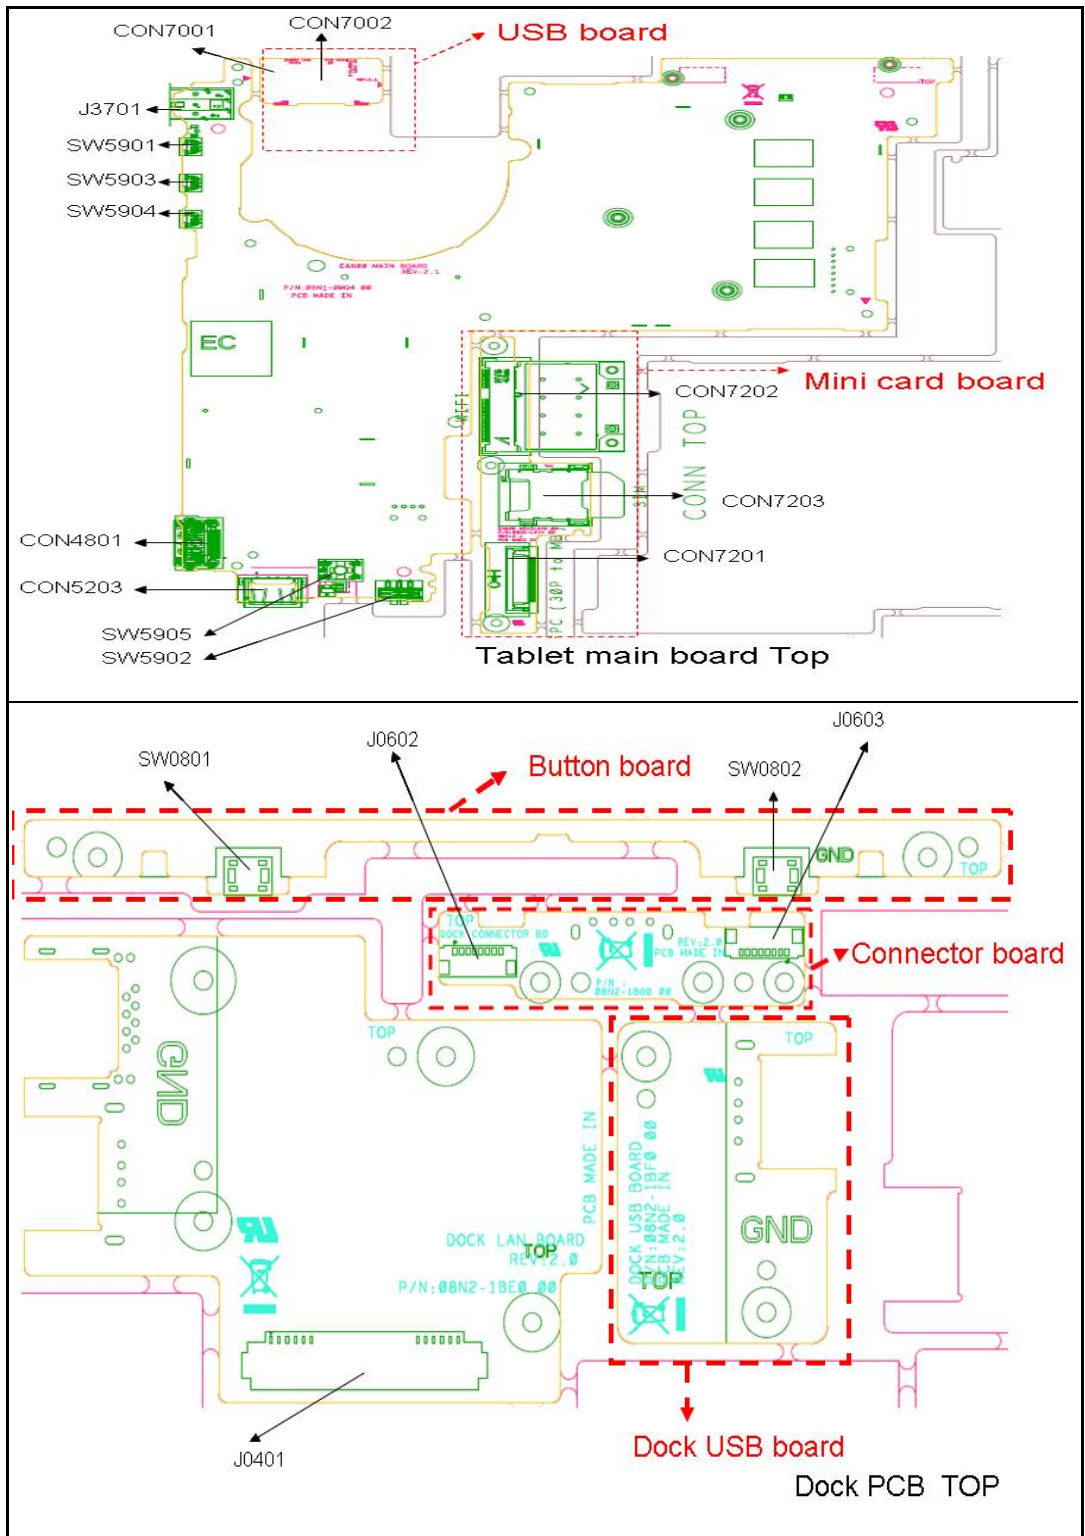

Clearing Password Check and BIOS Recovery	5-5
Clearing Password Check	5-5
Clear CMOS Jumper	5-7
BIOS Crisis Recovery	5-8

Table 5-1. Mainboard Top

Jumper and Connector Locations

Figure 5-1. Mainboard Top