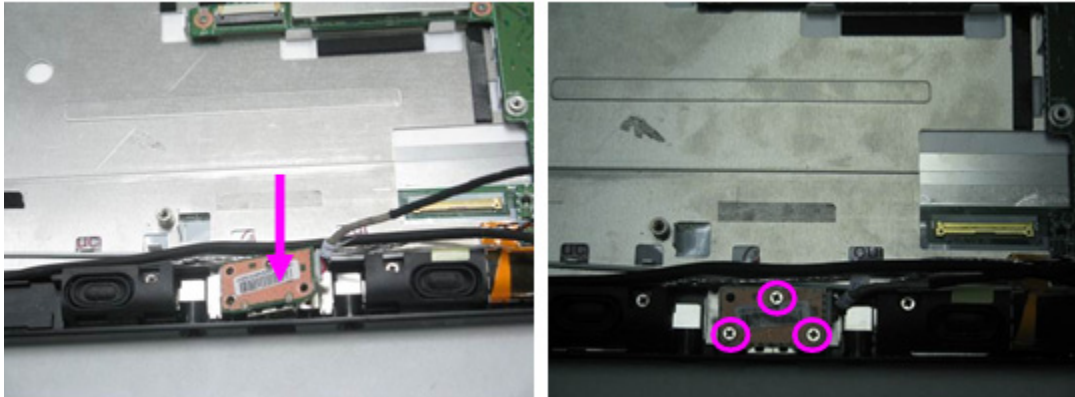

Figure 3-37. 3G Module

Table 3-20. Screw List

Step	Screw	Quantity	Part No.
3G Card Disassembly	M2*4L (K)	1	86.L080U.002

Replacing Mini Card Module

1. Assemble USB Card into Bezel Assy. And secure **3 screws (M2*4L)** to fix it.