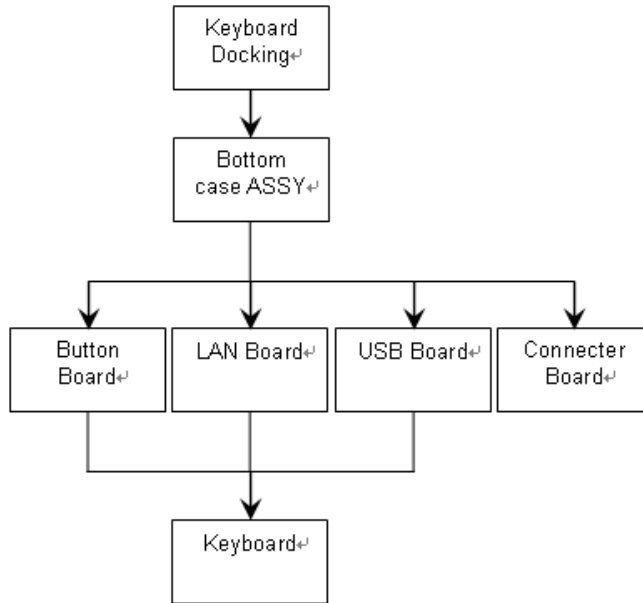

Docking Module Disassembly Process

Docking Module Disassembly Flowchart

Figure 3-19. Main Unit Disassembly Flowchart

Table 3-9. Screws

Step	Screw	Quantity	Part No.
K/B Bracket Disassembly	M2*4L (K)	2	86.L080U.002
	M1.4*3L (K)	9	86.L080U.003
	M2*3L (K)	2	86.L080U.001
USB Board Disassembly	M2*4L (K)	2	86.L080U.002
LAN Board Disassembly	M2*4L (K)	1	86.L080U.002
Top Case Disassembly	M2*4L (K)	4	86.L080U.002
Connector BD Disassembly	M2*3L (K)	3	86.L080U.001