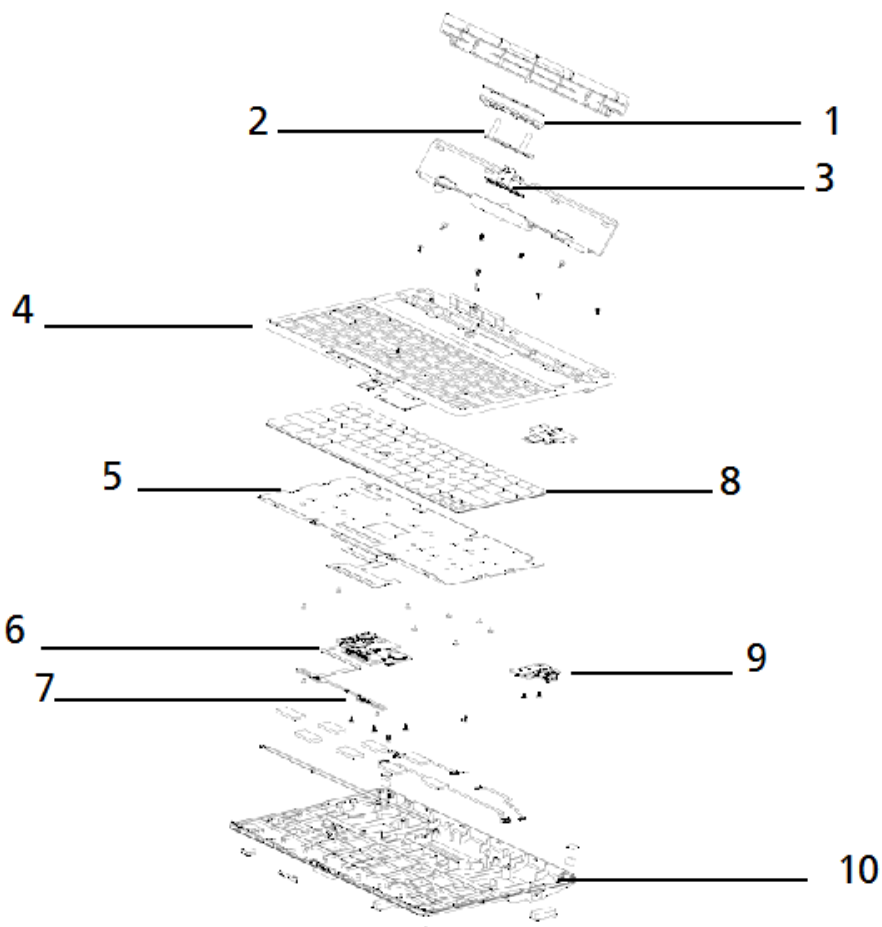

Docking Module Assembly Exploded Diagram

Table 6-2. Docking Module Assembly Exploded Diagram

Item	Description	Part Number	Item	Description	Part Number
1	DOCKING HOLD COVER ASSY	42.L080U.002	6	LAN BOARD IN DOCKING	55.L080U.005
2	DOCKING GUIDE PIN BRKT	33.L080U.002	7	BUTTON BOARD W/FFC IN DOCKING	55.L080U.003
3	CONNECTOR BOARD IN DOCKING	55.L080U.006	8	Keyboard ACER AF1T_A10B AF1T Internal 10 Standard 84KS Black Arabic Texture	KB.I100A.150
4	DOCKING TOP CASE ASSY	60.L080U.004	9	USB BOARD IN DOCKING	55.L080U.004