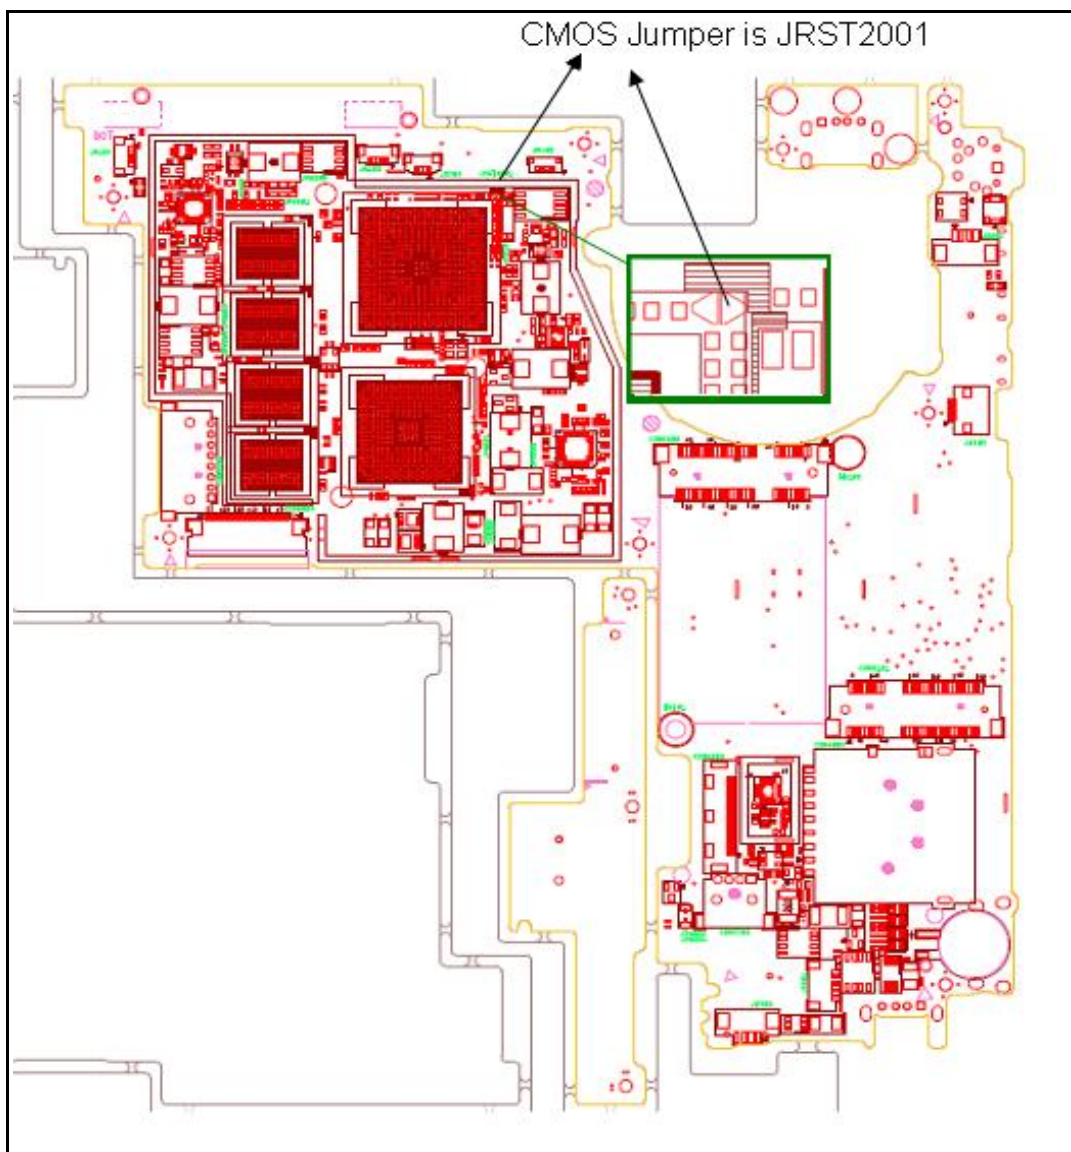

Table 5-3. CMOS Jumper

1. Locate the RTCRST# jumper.
2. Use an electric conductivity tool to short the two points of the RTCRST# jumper.
3. Plug in AC, keeping the RTCRST# jumper shorted.
4. Press *Power Button* until BIOS POST is finished, then remove the conductivity tool from the RTCRST# jumper.
5. Restart the system. Press **F2** to enter BIOS Setup menu.
6. If there is no Password request, BIOS Password is cleared.
7. If a password is requested, repeat Steps 1 through 6.

Clear CMOS Jumper

Figure 5-4. CMOS Jumper